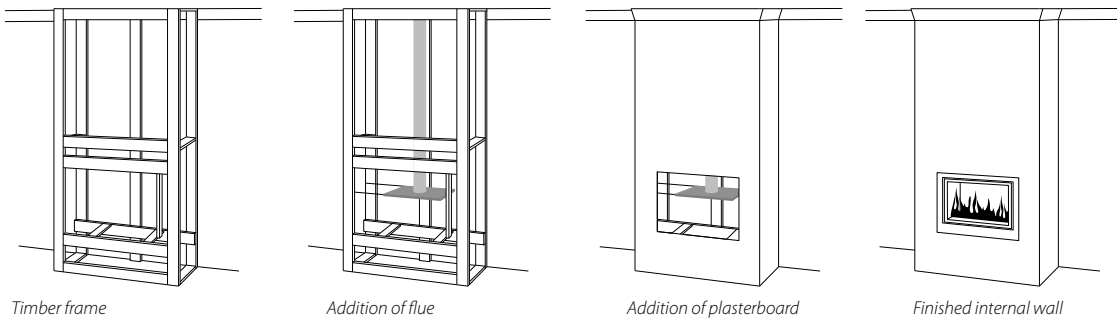

Elevated installation

Vertical

Through Wall

Installation Options

Whether you are building a new home, working through a major renovation or just want to revamp your living room, the Rinnai zero clearance option is the perfect solution to creating a new space.

If your home doesn't have an existing fireplace, creating a false fireplace is the next best thing. To ensure an easy installation into a timber frame or other combustible materials, the Rinnai 1250, 950, 752 and Symmetry are designed with an integrated zero clearance box.

The Sapphire and Slimfire can be installed with the purchase of an additional zero clearance box.

Creating a False Fireplace

Weatherproof Box

For an alternative installation to a false fireplace, the Rinnai 1250 & 950 can be installed into a weatherproof box. A cavity is cut into the existing blank wall and the fireplace is installed onto a bracket that allows the back of the fire to sit outside housed in a tightly sealed box. This option allows the fire to be built into an existing wall without taking up any extra space in the room. The weatherproof box is sold separately.