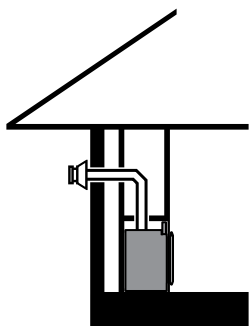

Symmetry | Gas Log Fire

Design Options

Bevelled Black

Bevelled Silver

Square Black

Square Stainless Steel on Black

Flueing Options

Direct Flue Kit installation

Elevated installation

Vertical

Through Wall

Installation Options

Whether you are building a new home, working through a major renovation or just want to revamp your living room, the Rinnai zero clearance option is the perfect solution to creating a new space.