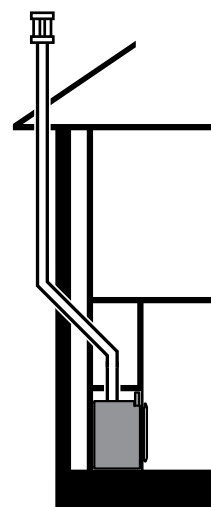

Symmetry | Gas Log Fire

Design Options

Bevelled Black

Bevelled Silver

Square Black

Square Stainless Steel on Black

Flueing Options

Direct Flue Kit installation

Elevated installation

Vertical

Through Wall

Installation Options

Whether you are building a new home, working through a major renovation or just want to revamp your living room, the Rinnai zero clearance option is the perfect solution to creating a new space.