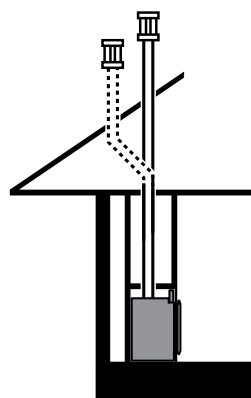

Symmetry | Gas Log Fire

Design Options

Bevelled Black

Bevelled Silver

Square Black

Square Stainless Steel on Black

Flueing Options

Direct Flue Kit installation

Elevated installation

Vertical

Through Wall

Installation Options

Whether you are building a new home, working through a major renovation or just want to revamp your living room, the Rinnai zero clearance option is the perfect solution to creating a new space.