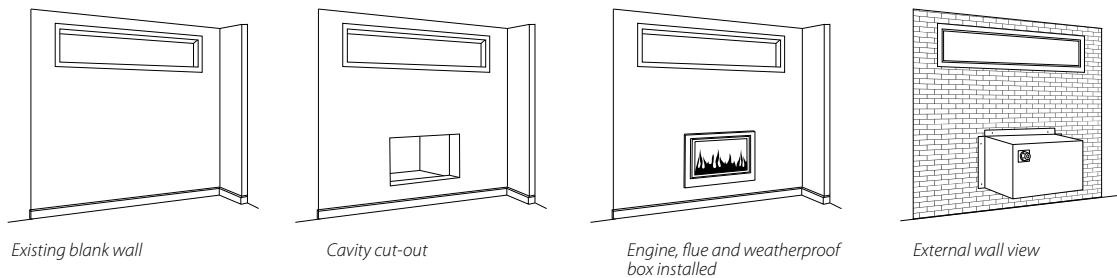

Elevated installation

Vertical

Through Wall

Installation Options

Whether you are building a new home, working through a major renovation or just want to revamp your living room, the Rinnai zero clearance option is the perfect solution to creating a new space.

If your home doesn't have an existing fireplace, creating a false fireplace is the next best thing. To ensure an easy installation into a timber frame or other combustible materials, the Rinnai 1250, 950, 752 and Symmetry are designed with an integrated zero clearance box.

The Sapphire and Slimfire can be installed with the purchase of an additional zero clearance box.

Creating a False Fireplace

Weatherproof Box

For an alternative installation to a false fireplace, the Rinnai 1250 & 950 can be installed into a weatherproof box. A cavity is cut into the existing blank wall and the fireplace is installed onto a bracket that allows the back of the fire to sit outside housed in a tightly sealed box. This option allows the fire to be built into an existing wall without taking up any extra space in the room. The weatherproof box is sold separately.