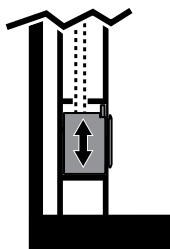

Symmetry | Gas Log Fire

Design Options

Bevelled Black

Bevelled Silver

Square Black

Square Stainless Steel on Black

Flueing Options

Direct Flue Kit installation

Elevated installation

Vertical

Through Wall

Installation Options

Whether you are building a new home, working through a major renovation or just want to revamp your living room, the Rinnai zero clearance option is the perfect solution to creating a new space.